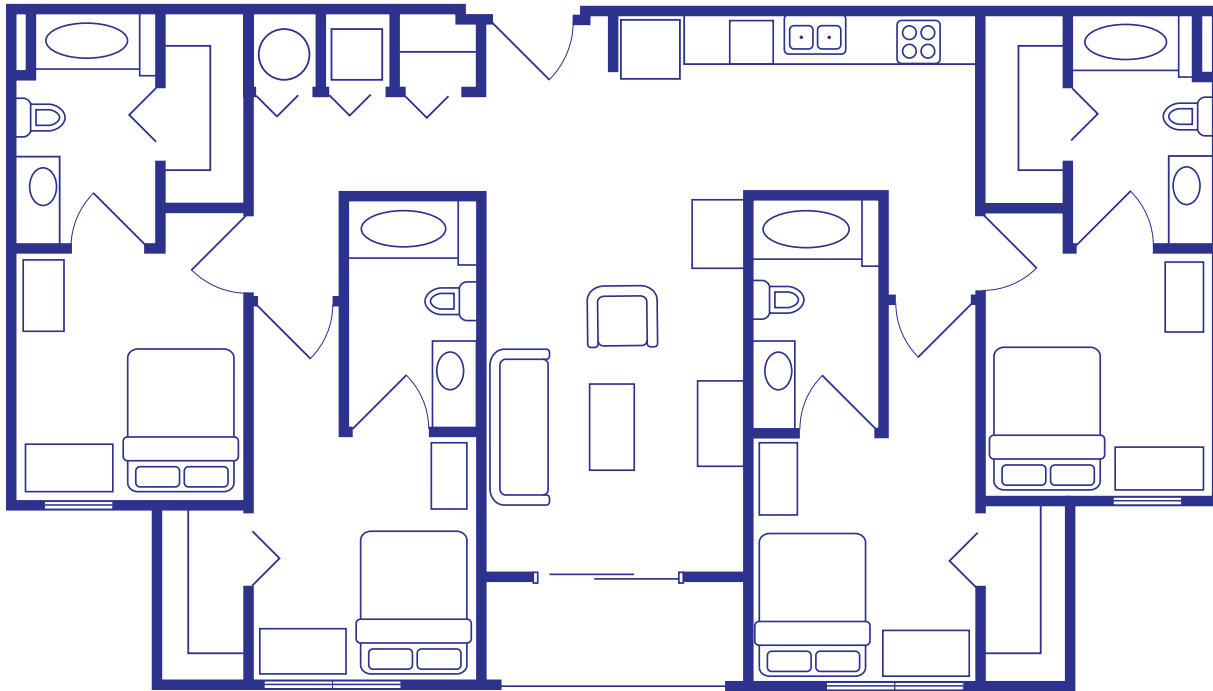

1,277 SQ FT

D

4 bed, 4 bath

ALIGHT

alight-gainesville.com