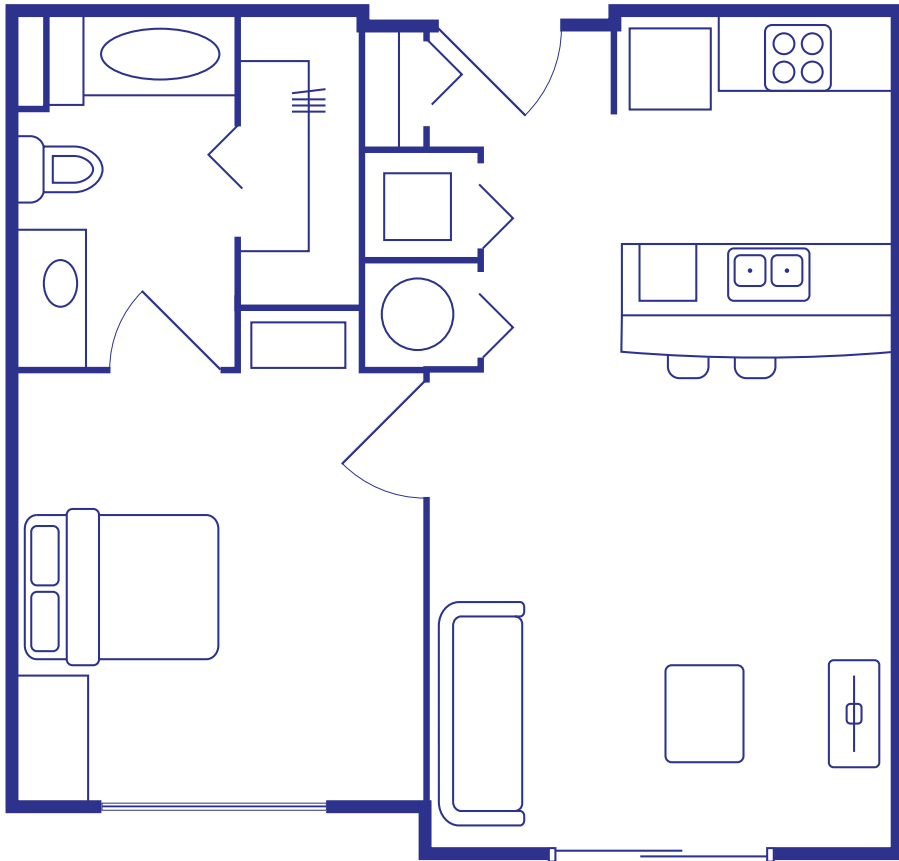

559 SQ FT

A

1 bed, 1 bath

ALIGHT

alight-gainesville.com